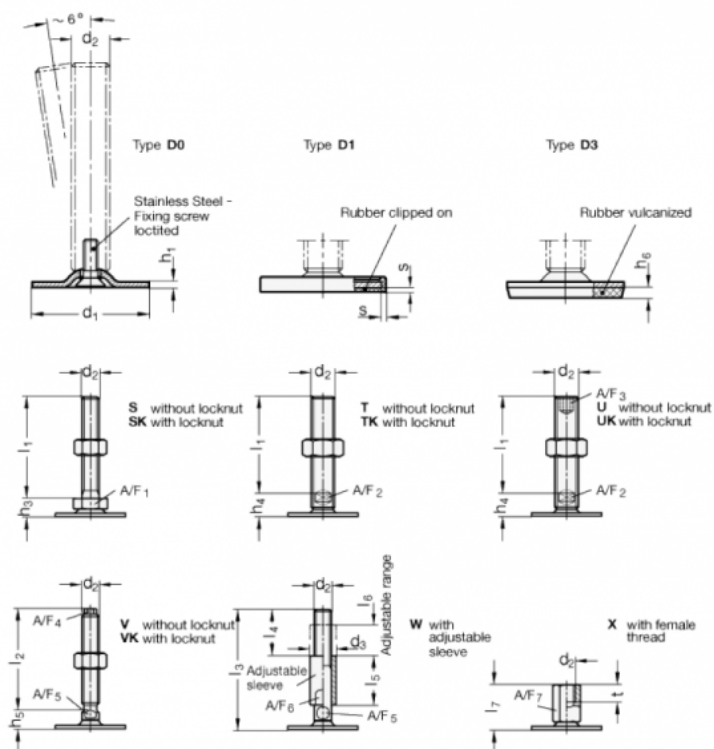

Article number: 204180M24125D1TK
 Description: E+G levelling foot
 GN 41-80-M24-125-D1-TK
 Note: TK With nut, Wrench flat at the bottom

Measures

- A/F2 = 19
- d1 = 80
- d2 = M24
- h1 = 3
- h4 = 21
- h6 =
- l1 = 125
- s = 2